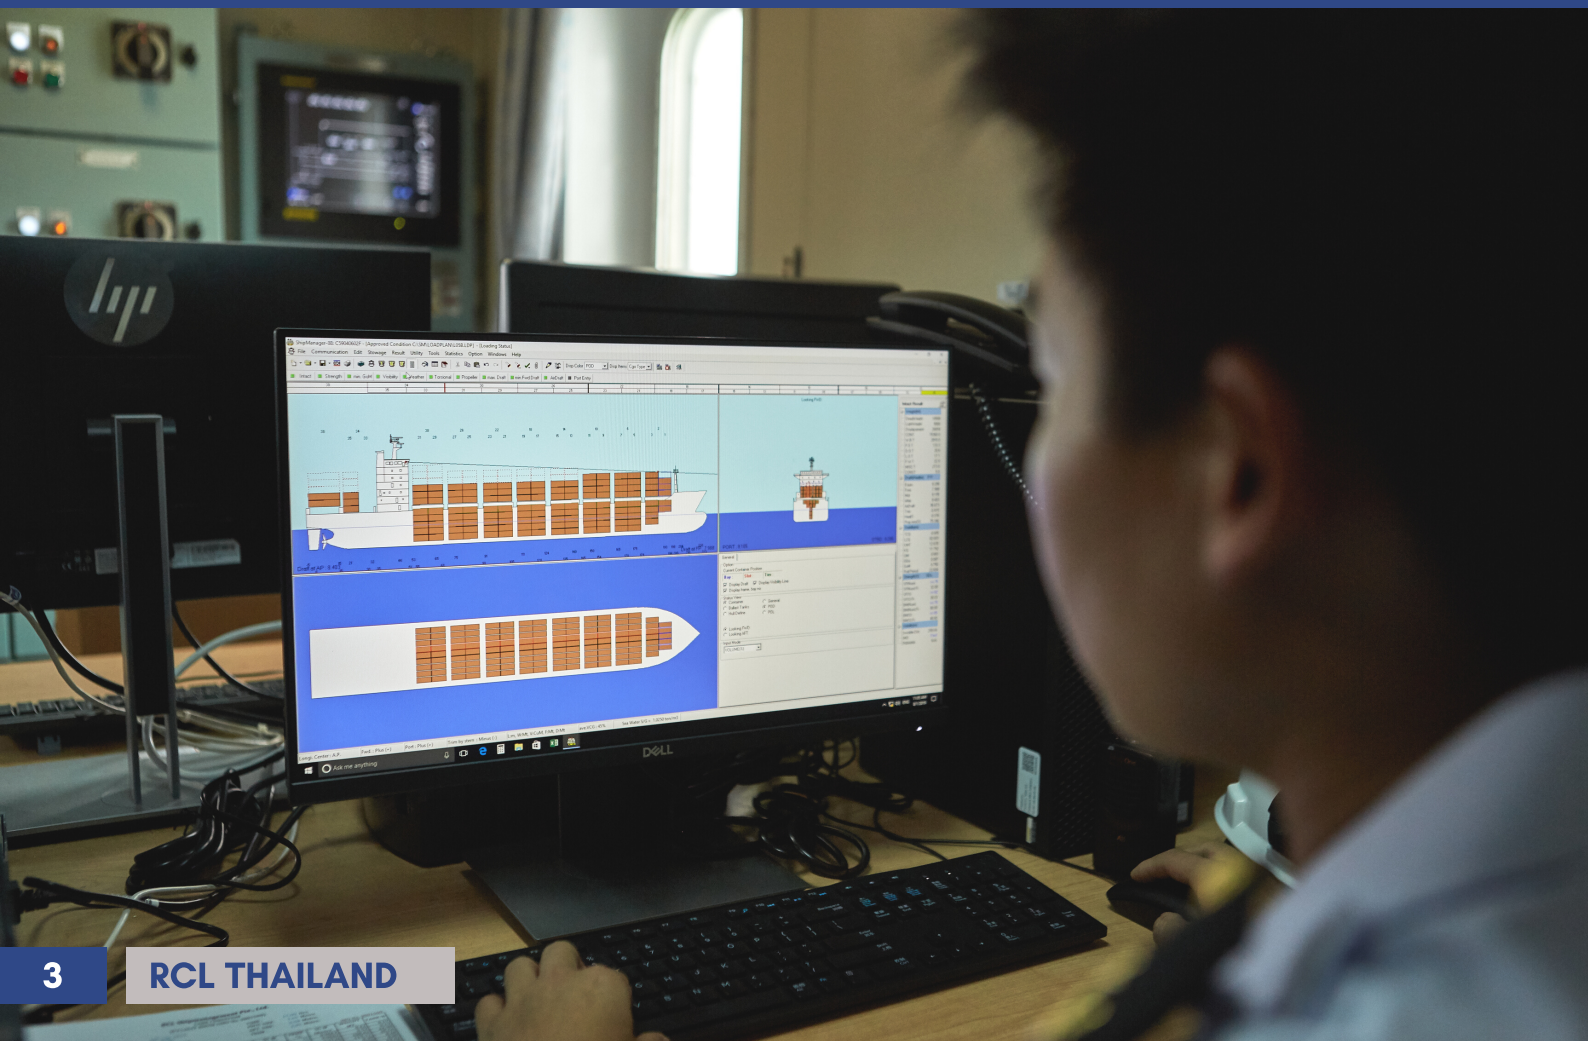

WE ARE COMBINING CUTTING-EDGE TECHNOLOGY

We have always moved ahead with up to date technology, we have focusing in IT systems that help our employees enhance their expertise and manage data more effectively. Our latest website also allows our customers to access E-Services such as Cargo tracking, Rate Inquiry, online Sailing Schedules and a lots stuff related to your shipment.