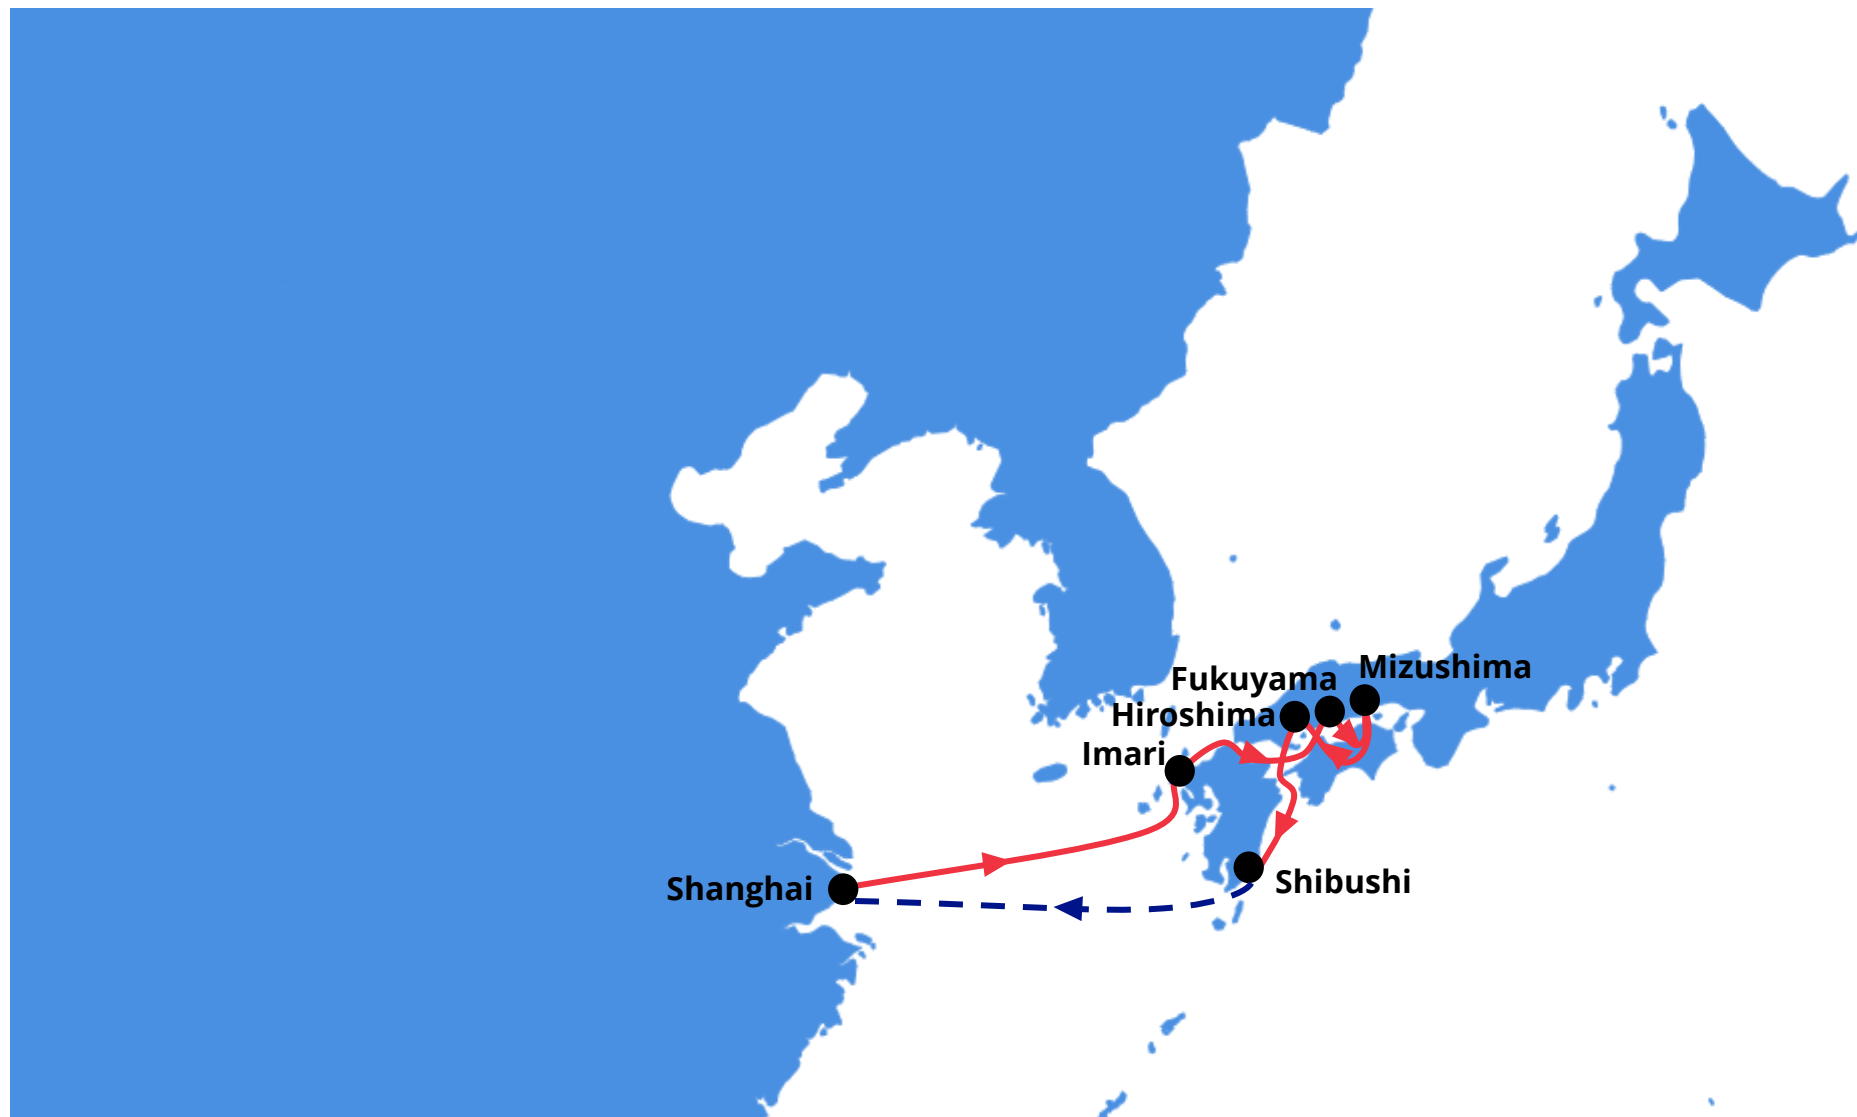

RCK1 : RCL JAPAN OUTPORT SERVICE

Rotation : CNSHA – JPIMI – JPFKY – JPMIZ – JPHIJ – JPSBS – CNSHA

RCK1 : RCL JAPAN OUTPORT SERVICE

Rotation : CNSHA – JPIMI – JPFKY – JPMIZ – JPHIJ – JPSBS – CNSHA

Westbound

Eastbound

POL	Terminal	DAY	POD
			JPIMI
			MON
CNSHA	ZHENDONG CONTAINER TERMINAL (WAI GAO QIAO 2)	SAT	2