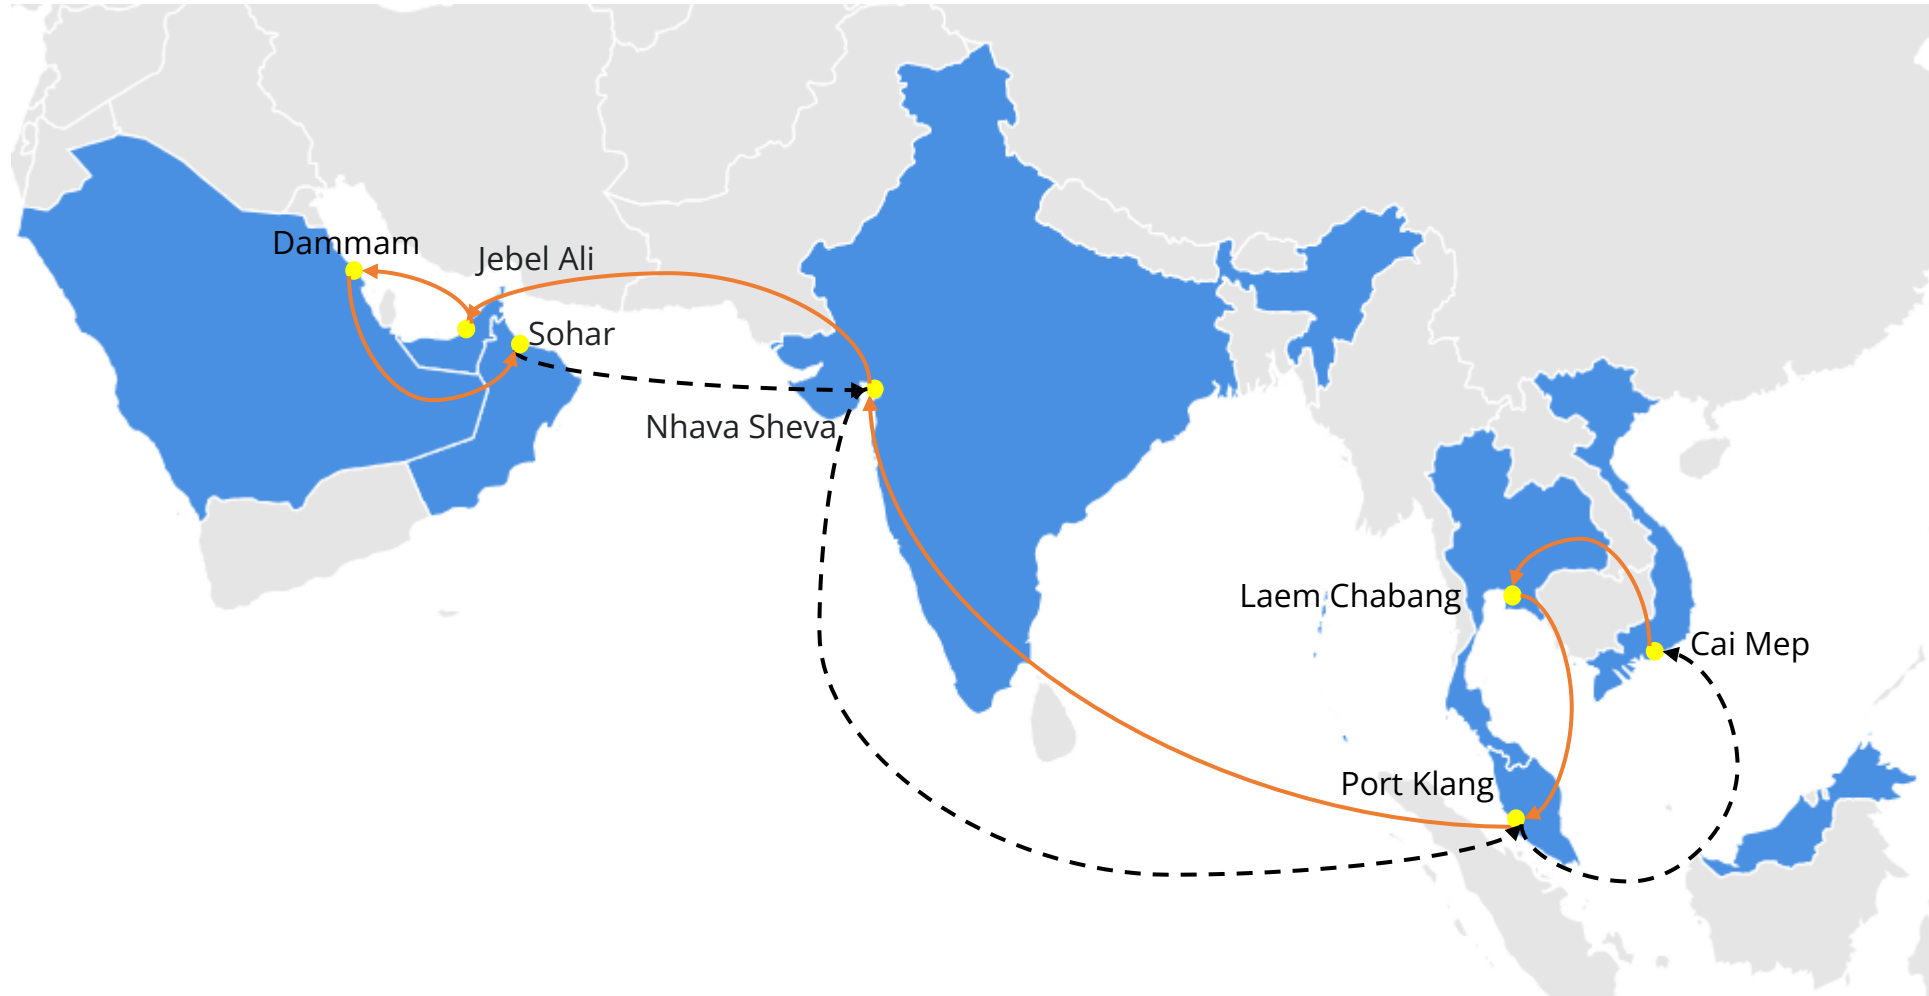

RGA2 : RCL ASEAN GULF SERVICE

Rotation :

Frequency : 1 Sailing per week

VNCMT-THLCH-MYPKG-INNSA-AEDXB-SADMM-OMSOH-INNSA-MYPKG-VNCMT

RGA2 : RCL ASEAN GULF SERVICE

Rotation :

Frequency : 1 Sailing per week

VNCMT-THLCH-MYPKG-INNSA-AEDXB-SADMM-OMSOH-INNSA-MYPKG-VNCMT

POL	Terminal	DAY	POD					
			THLCH	MYPKG	INNSA	AEDXB	SADMM	OMSOH
			THU	MON	TUE	MON	WED	FRI
VNCMT	Cai Mep International Terminal (CMIT)	MON	3	7	15	21	23	25
THLCH	HUTCHISON LAEMCHABANG TERMINAL LTD. (C1C2)	THU		4	12	18	20	22
MYPKG	WESTPORTS TERMINAL	MON			8	14	16	18
INNSA	GATEWAY TERMINALS INDIA (GTI)	TUE				6	8	10
AEDXB	DP WORLD TERMINAL 1	MON					2	4

POL	Terminal	DAY	POD					
			SADMM	OMSOH	INNSA	MYPKG	VNCMT	THLCH
			WED	FRI	THU	FRI	MON	THU
AEDXB	DP WORLD TERMINAL 1	MON	2	4	10	18	22	25
SADMM	KING ABDULAZIZ PORT DAMMAM	WED		2	8	16	20	23
OMSOH	OMAN INTERNATIONAL CONTAINER TERMINAL	FRI			6	14	18	21
INNSA	NHAVA SHEVA INTERNATIONAL CONTAINER TERMINAL (NSICT)	THU				8	12	15
MYPKG	WESTPORTS TERMINAL	FRI					4	7