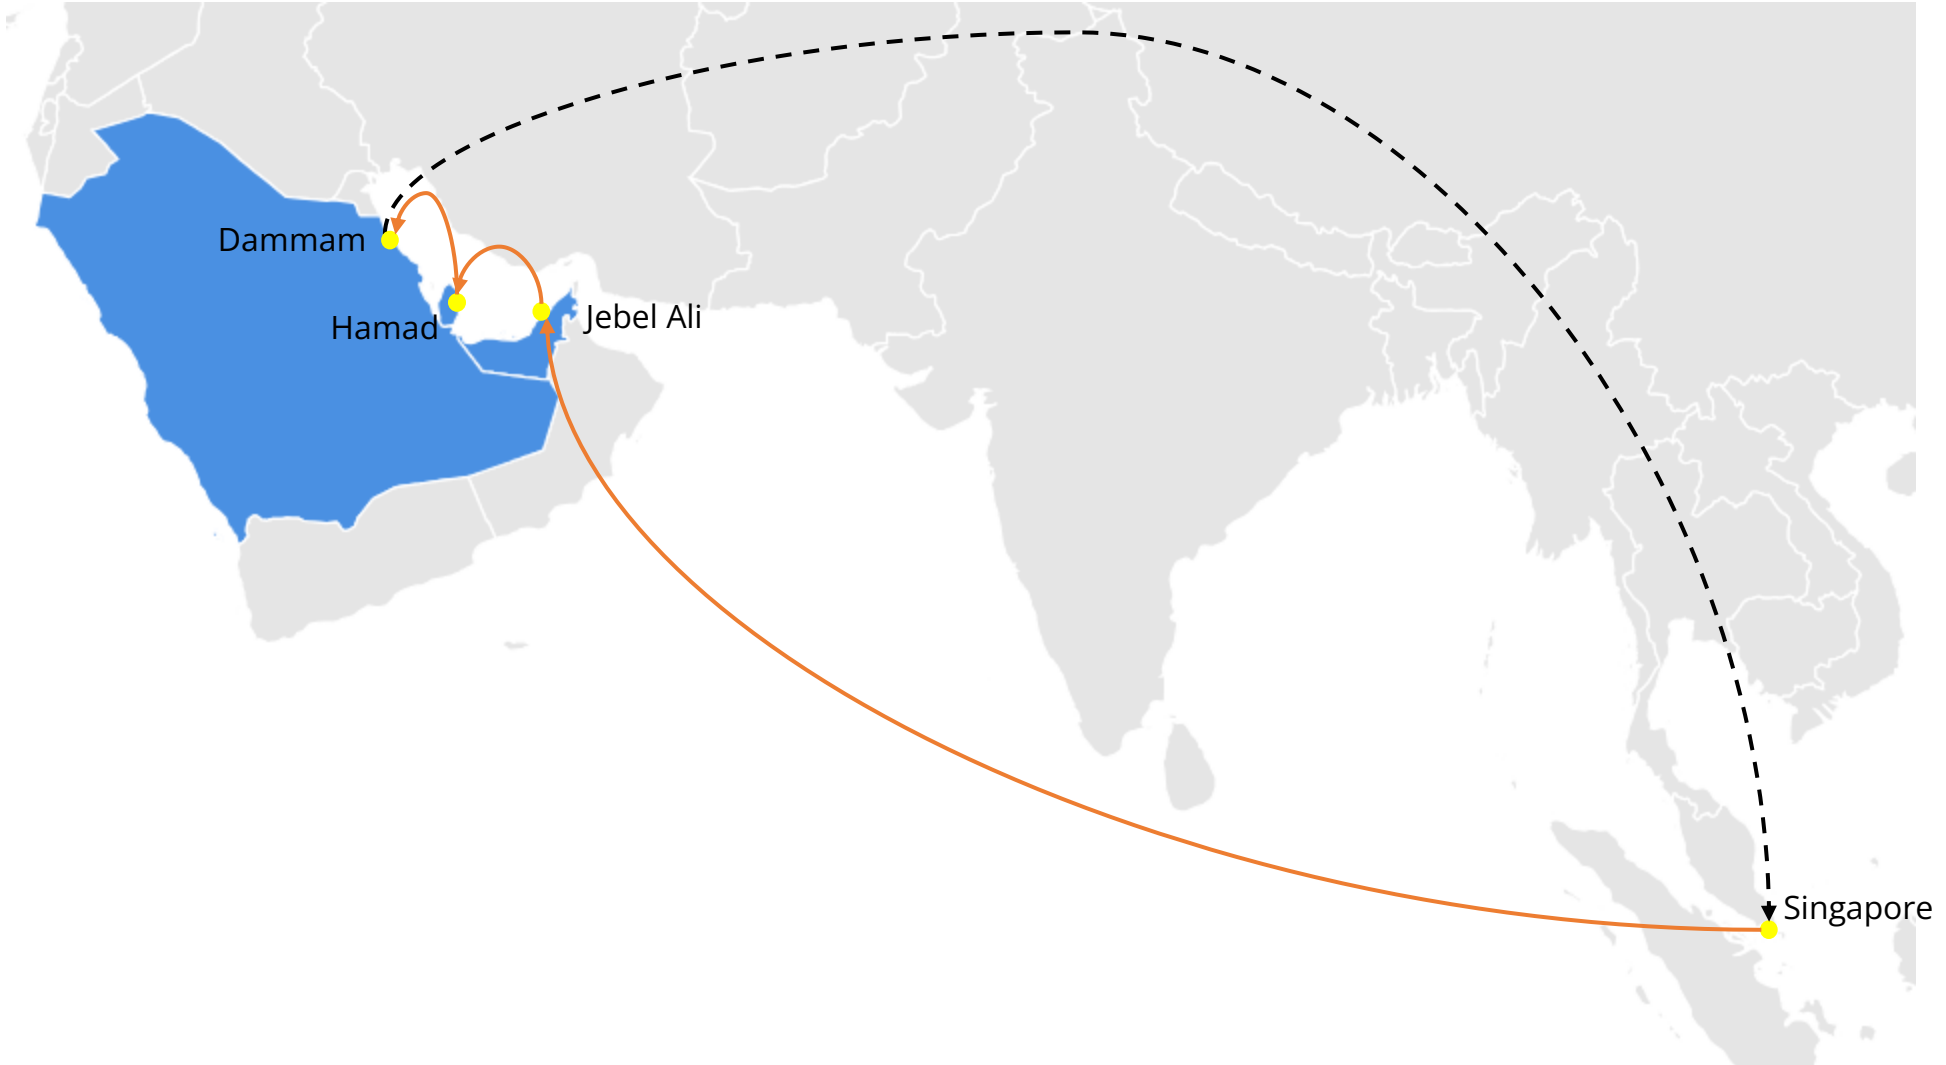

RME : RCL MIDDLE EAST EXPRESS

Rotation : SGSIN-AEDXB-QAHMD-SADMM

Frequency : 1 Sailing per week

RME : RCL MIDDLE EAST EXPRESS

Rotation : SGSIN-AEDXB-QAHMD-SADMM

Frequency : 1 Sailing per week

POL	Terminal	DAY	POD			
			SGSIN	AEDXB	QAHMD	SADMM
			MON	SAT	MON	TUE
SGSIN	KEPPEL TERMINAL	MON	1	12	14	15
AEDXB	JEBEL ALI CONTAINER TERMINAL (Terminal 1)	SAT				
QAHMD	Q TERMINALS	MON				
SADMM	DAMMAM CONTAINER TERMINAL	TUE				