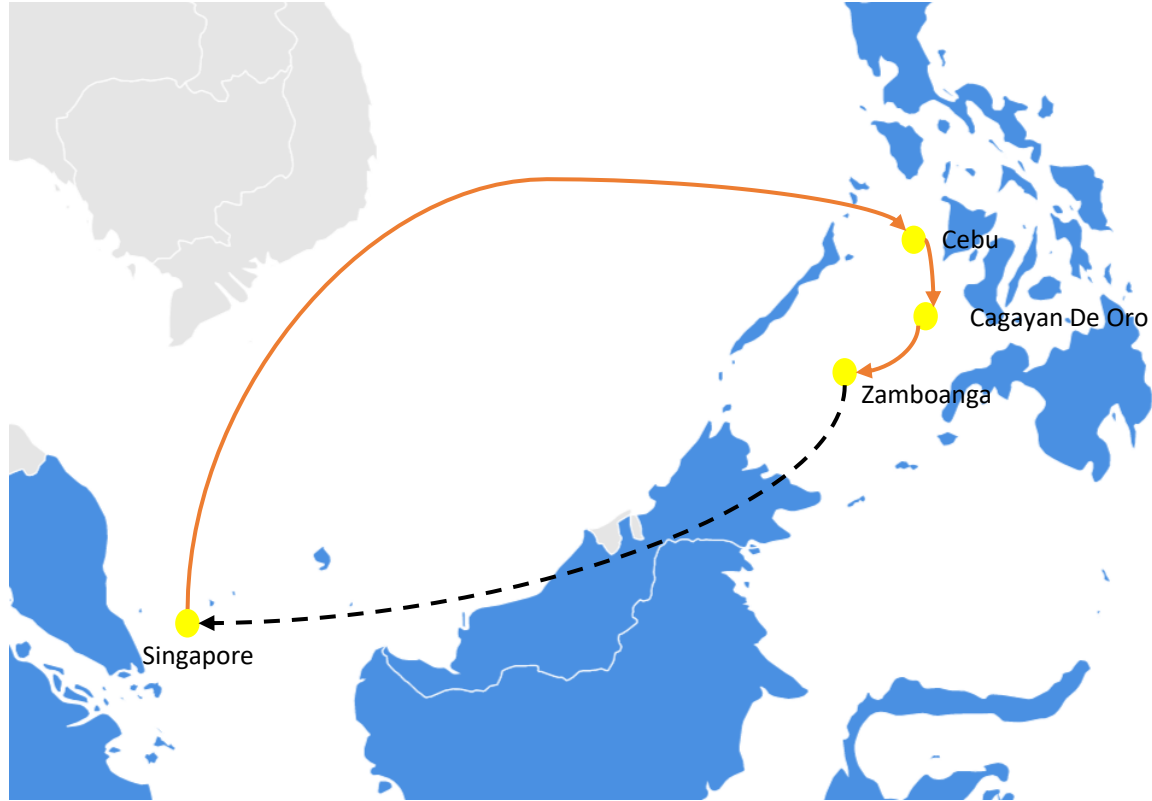

RSP6 : RCL SOUTH PHILIPPINES SERVICE 6

Rotation : SGSIN-PHCEB-PHCGY-PHZAM-SGSIN

Frequency : 14 days r/t with 1 vessel

POL	Terminal	DAY	POD			
			PHCEB	PHCGY	PHZAM	SGSIN
SGSIN	Pasir Panjang Terminal	MON	SUN	THU	TUE	MON
PHCEB	Cebu International Terminal	SUN	13	20	15	17
PHCGY	Port of Cagayan de Oro	MON				
PHZAM	Port Of Zamboanga	WED				
SGSIN	Pasir Panjang Terminal	MON				