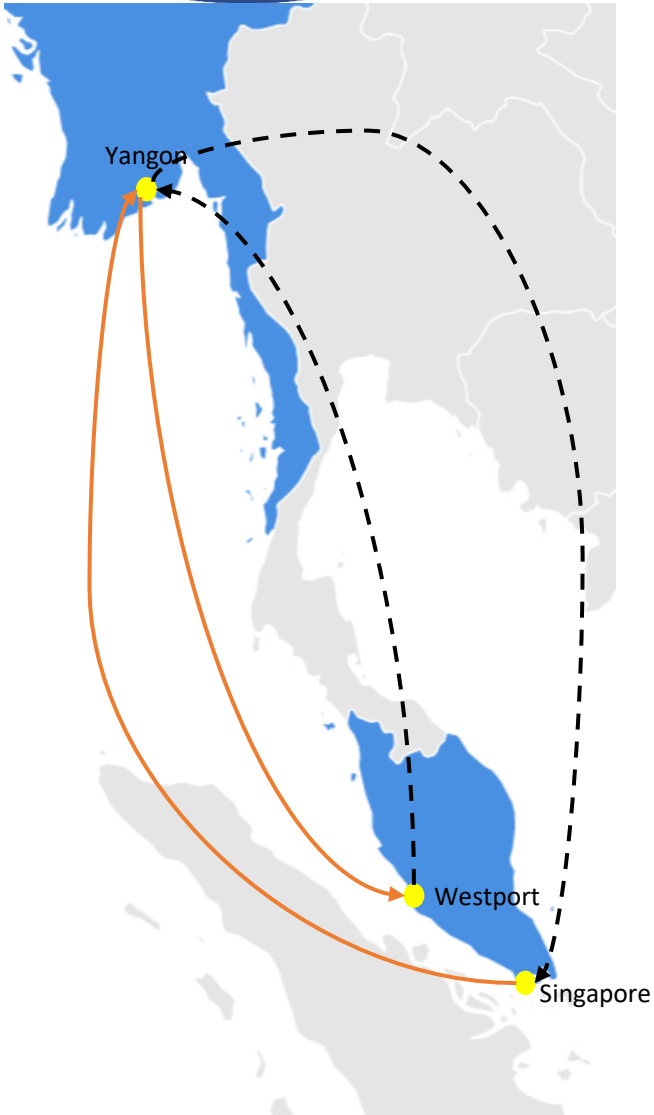

# RSY : RCL STRAITS YANGON SERVICE

**Frequency : 21 days R/T with 3 vessels**

**Rotation : SGSIN-MMAWP-MYWSP-MMAWP-SGSIN**

POL	Terminal	DAY	POD			
			MMAWP	MYWSP	MMAWP	SGSIN
SGSIN	Keppel Terminal	MON	5	10	15	21
MMAWP	Asia World Port Terminal	SAT				
MYWSP	West Port Malaysia	THU				
MMAWP	Asia World Port Terminal	TUE				
SGSIN	Keppel Terminal	MON				