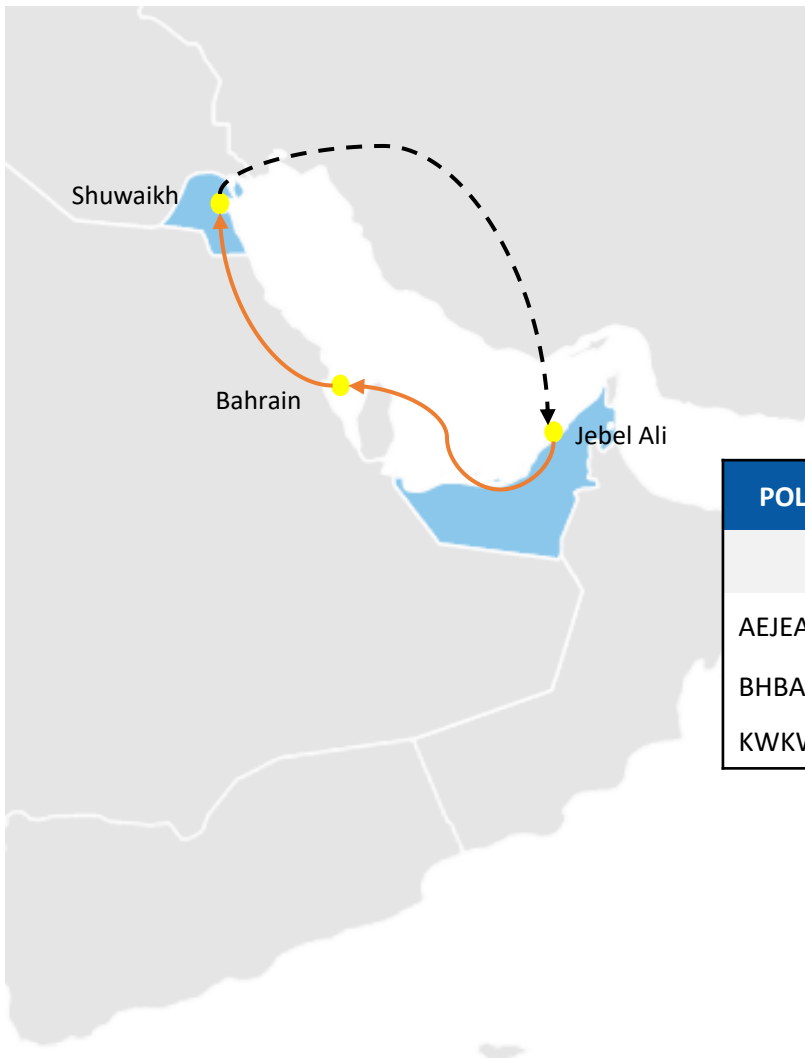

RBK : RCL BAHRAIN – KUWAIT SERVICE

Frequency : Weekly sailing

Rotation : Bahrain to Kuwait

Transit Time : Bahrain to Kuwait

POL	TERMINAL	BAH KWI JEA			
		THU	FRI	MON	
AEJEA	DP World Terminal	WED	1	2	-
BHBAH	Khalifa Bin Salman Port	THU	-	1	4
KWKWI	Shuwaikh Container Terminal	SUN	-	-	1