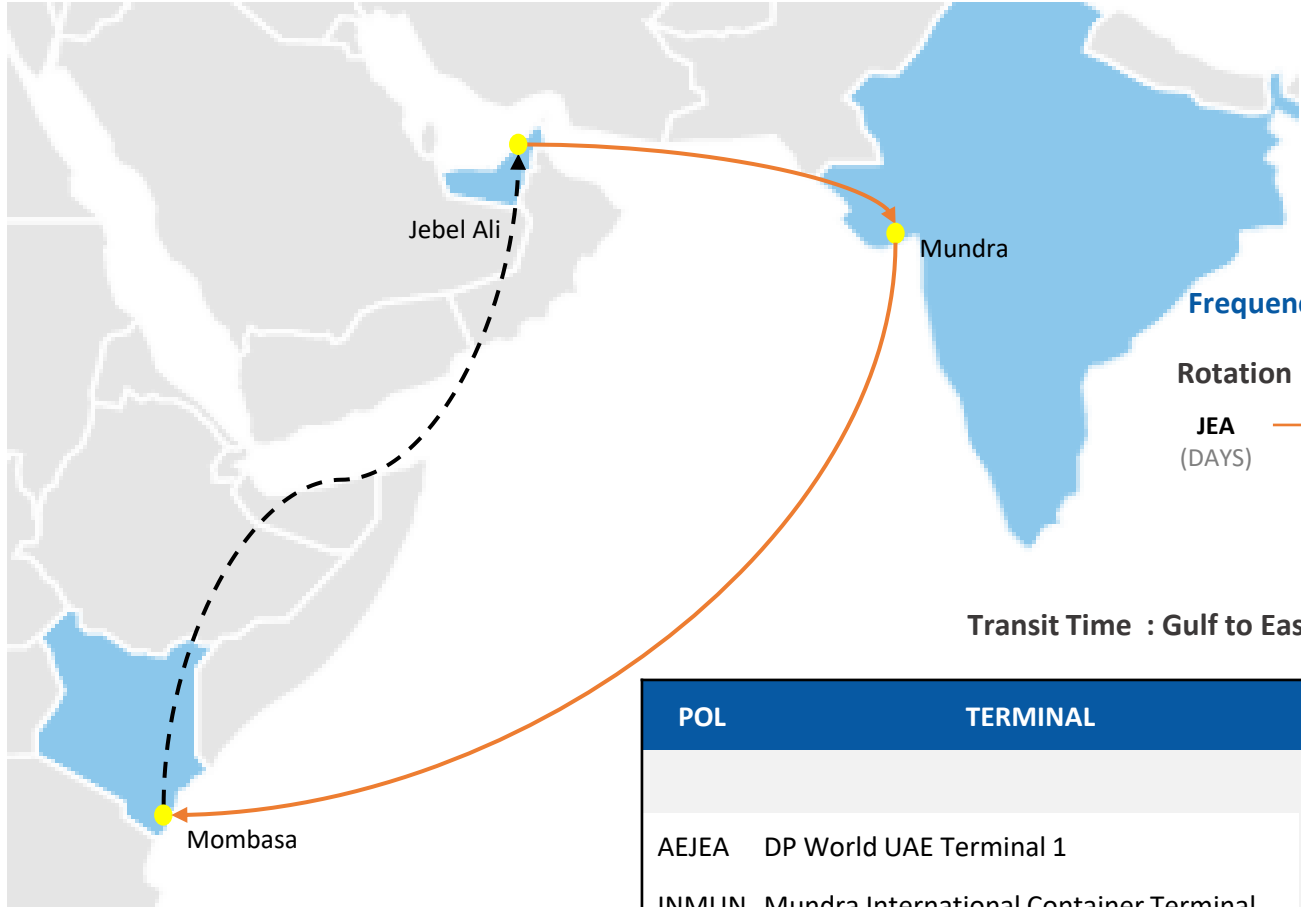

**RGE : RCL GULF – EAST AFRICA SERVICE**

**Frequency : Weekly sailing**

**Rotation : Gulf to East Africa**

**Transit Time : Gulf to East Africa**

| POL   |   | TERMINAL | JEA | MUN | MBA |
|-------|---|----------|-----|-----|-----|
|       |   |          | SUN | MON | SAT |
| AEJEA | DP World UAE Terminal 1                 | MON      | -   | 3   | 15  |
| INMUN | Mundra International Container Terminal | TUE      | -   | -   | 8   |
| KEMBA | Mombasa Container Terminal              | SUN      | 11  | 18  | -   |