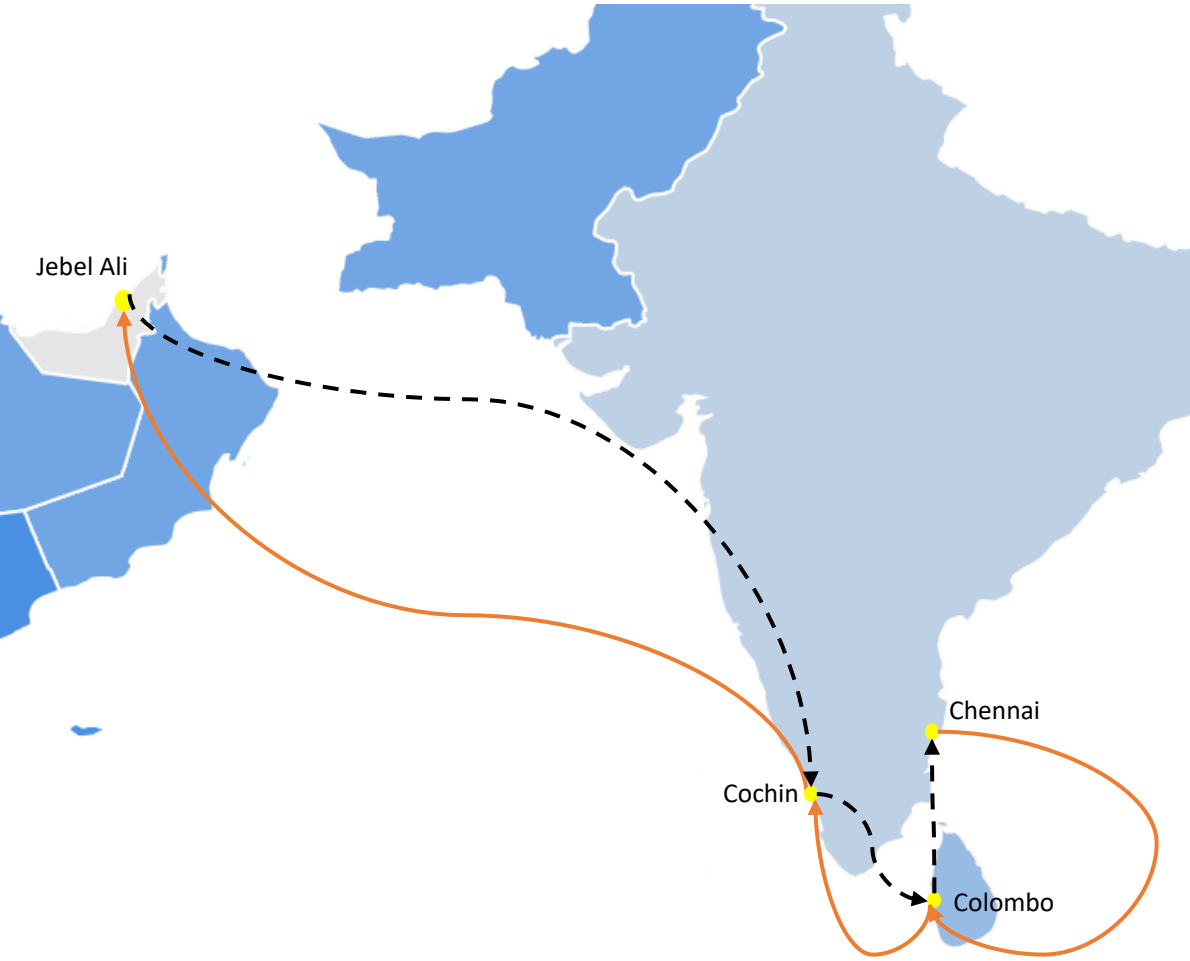

RIG : RCL INDIA - GULF

Frequency : 1 Sailing per week

Rotation : India to Middle East

Rotation : Middle East to India

RIG : RCL INDIA – GULF

Transit Time : India to Gulf

POL	TERMINAL		CMB	COK	JEA
			SAT	MON	SUN
INMAA	Chennai International Terminals PVT LTD	THU	2	4	10
LKCMB	Colombo International Container Terminals LTD	SUN	-	1	7
INCOK	International Container Transshipment Terminal	TUE	-	-	5

Transit Time : Gulf to India

POL	TERMINAL		COK	CMB	MAA
			SAT	MON	THU
AEJEA	Jebel Ali Container Terminal (T2)	MON	5	7	10
INCOK	International Container Transshipment Terminal	SUN	-	1	4
LKCMB	Colombo International Container Terminals LTD	TUE	-	-	2