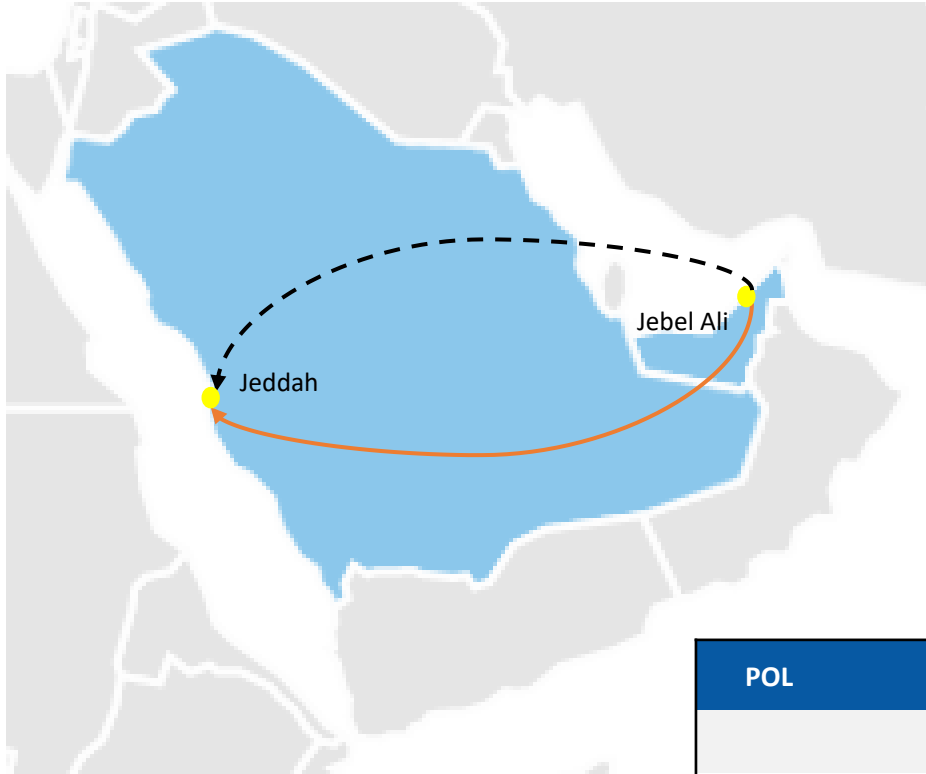

RGR : RCL GULF - RED SEA SERVICE

Frequency : weekly sailing

Rotation : Gulf to Red Sea

Transit Time : Gulf to Red Sea

POL		TERMINAL	JED	JEA
			SAT	FRI
AEJEA	DP World UAE Terminal 2		7	-
SAJED	Jeddah Islamic Port (SCT – South Container Terminal		-	7