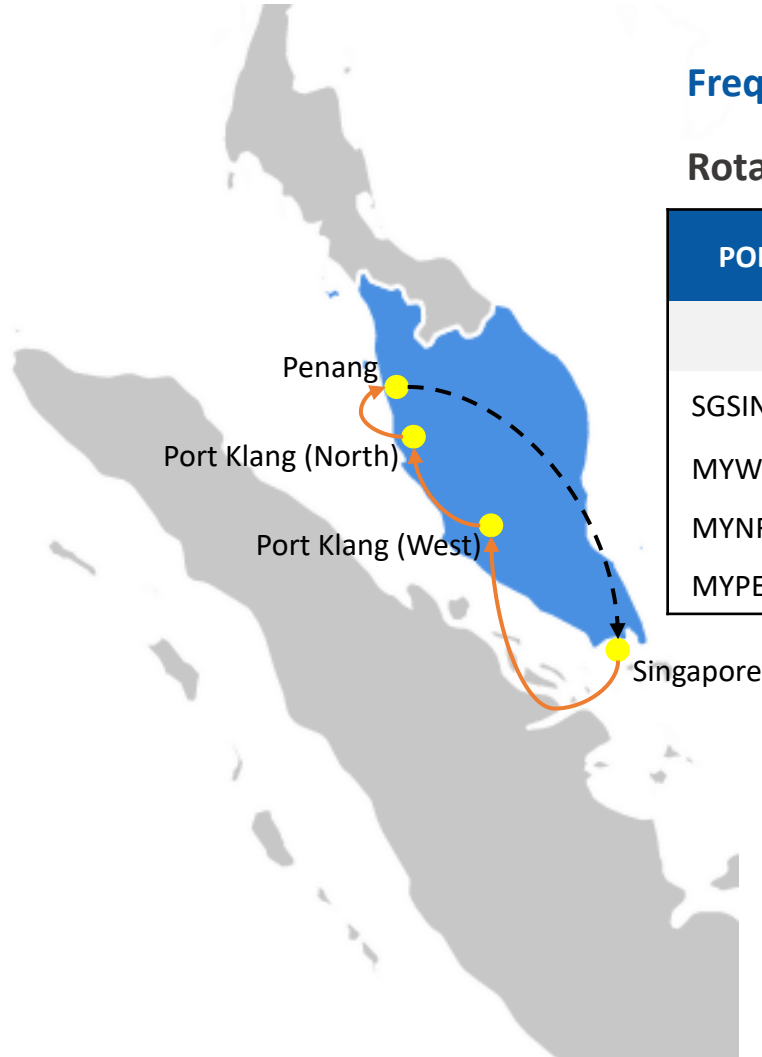

RMS13 : RCL STRAITS OF MALACCA SERVICE

Frequency : 1 Sailing per week

Rotation : Singapore to Port Klang and Penang

POL	TERMINAL		PKG (W)	PKG (N)	PEN	SIN
			THU	FRI	SAT	WED
SGSIN	Port of Singapore Authority (PSA)	WED	1	2	3	-
MYWSP	West Port Malaysia	FRI	-	1	1	5
MYNRP	North Port (M) BHD	FRI	-	-	1	5
MYPEN	North Butterworth Container Terminal	SUN	-	-	-	4