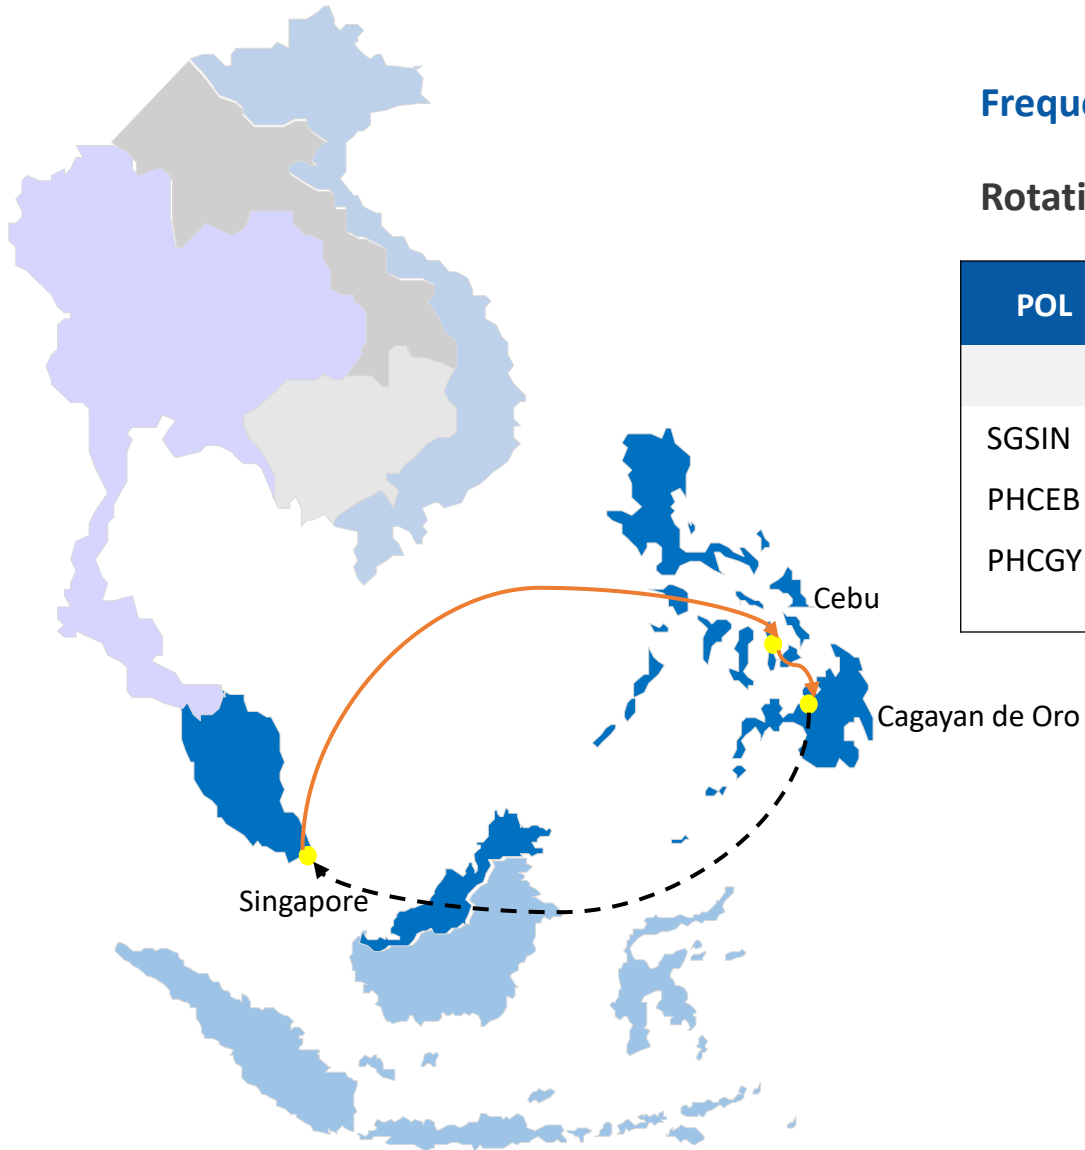

RSP6 : RCL SOUTH PHILIPPINES SERVICE 6

Frequency : 1 Sailing per week

Rotation : Singapore - Cebu - Cagayan de Oro - Singapore

POL	TERMINAL		CEB	CGY	SIN
			Sun	Mon	Mon
SGSIN	Port of Singapore Authority	TUE	5	6	-
PHCEB	Cebu International Terminal	MON	-	1	7
PHCGY	Port of Cagayan de Oro	TUE	-	-	6