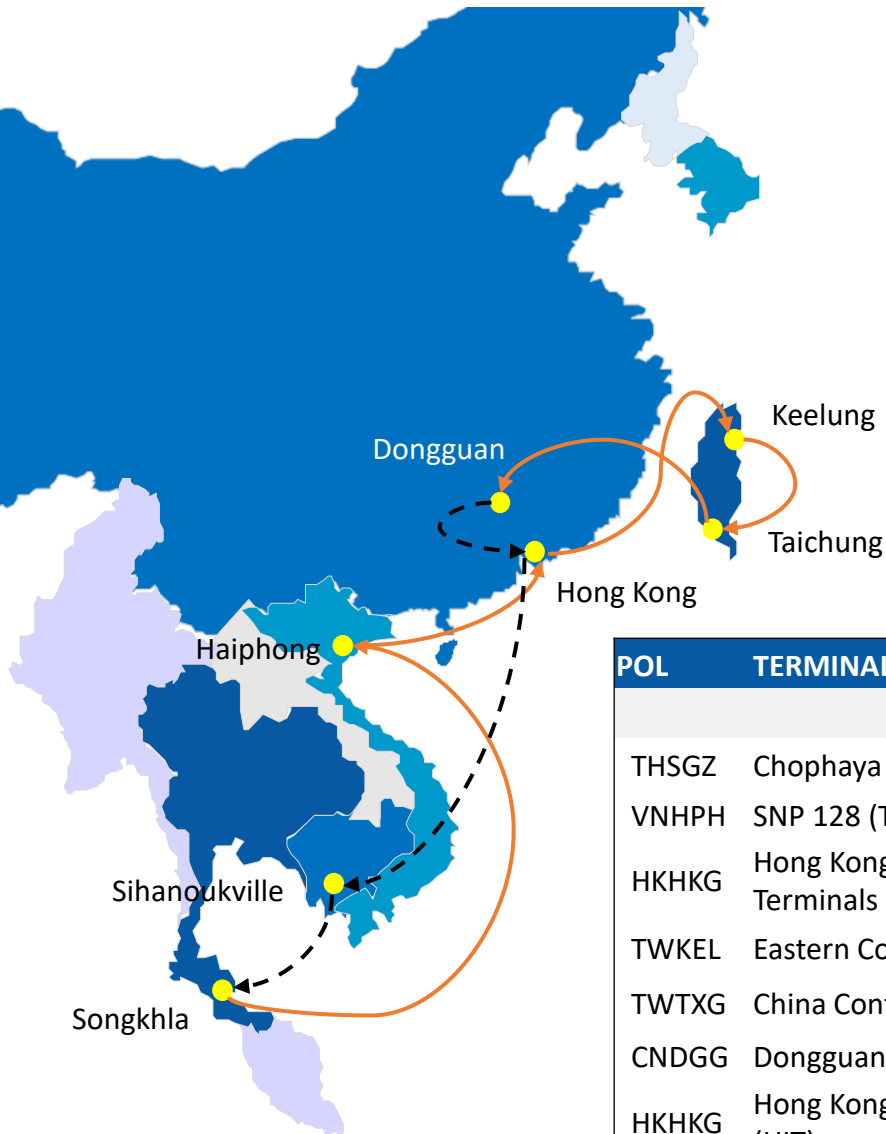

RSK8 : RCL SONGKHLA – KEELUNG SERVICE

Frequency : 1 Sailing per week

Rotation : Songkhla to Haiphong, Keelung

Transit Time : Songkhla – Haiphong - Keelung

POL	TERMINAL		HPH	HKG	KEL	TXG	DGG	HKG	KOS	SGZ
			THU	SUN	WED	THU	SAT	SUN	THU	SAT
THSGZ	Chophaya Tml Int'l	SUN	4	7	10	11	13	14	18	-
VNHPH	SNP 128 (TAN CANG 128)	FRI	-	2	5	6	8	9	13	-
HKHKG	Hong Kong International Terminals (HIT)	SUN	-	-	3	4	6	7	11	-
TWKEL	Eastern Container Port Tml (ULIC)	THU	-	-	-	1	2	3	7	-
TWTXG	China Container Tml Corporation	FRI	-	-	-	-	1	2	6	-
CNDGG	Dongguan Container Tml	SUN	-	-	-	-	-	1	4	-
HKHKG	Hong Kong International Terminals (HIT)	MON	-	-	-	-	-	-	3	-
KHKOS	The Sihanoukville Autonomous Port	FRI	-	-	-	-	-	-	-	1