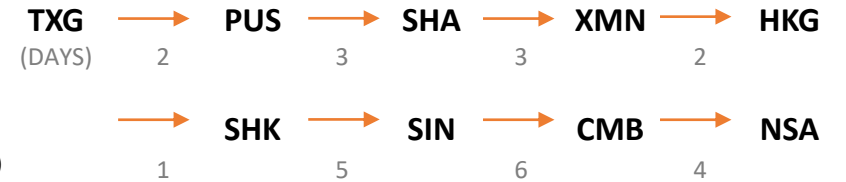

# RKI10 : RCL KOREA STRAITS – INDIA SERVICE

**Frequency : 1 Sailing per week**

### Rotation : China to India

### Rotation : India to China