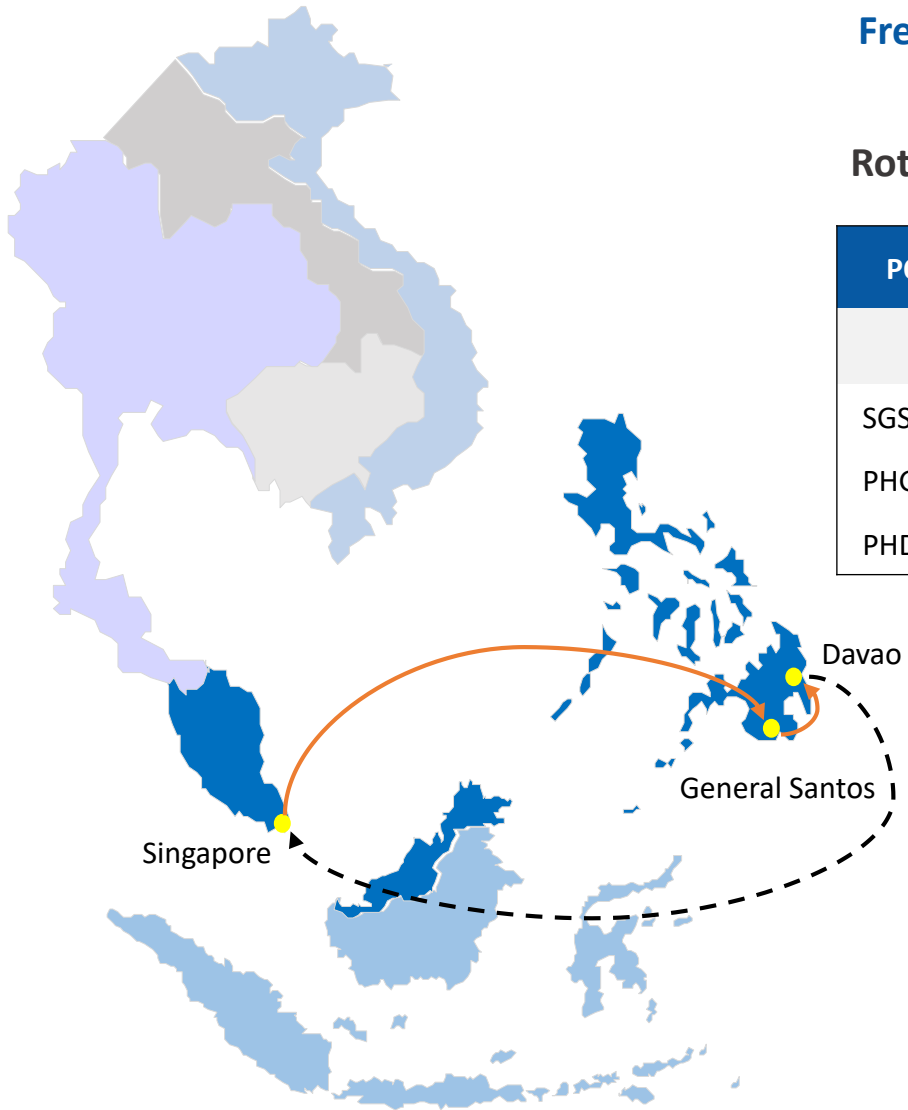

# RSP : RCL SOUTH PHILIPPINES SERVICE

Frequency : 1 Sailing per week

Rotation : Singapore to South Philippines

POL	TERMINAL		GES	DCT	SIN
			WED	FRI	THU
SGSIN	Port of Singapore Authority	FRI	5	7	
PHGES	The South Cotabato Integrated Port Service Inc.	THU	-	1	7
PHDCT	Davao Int'l Container Terminal	SAT	-	-	5