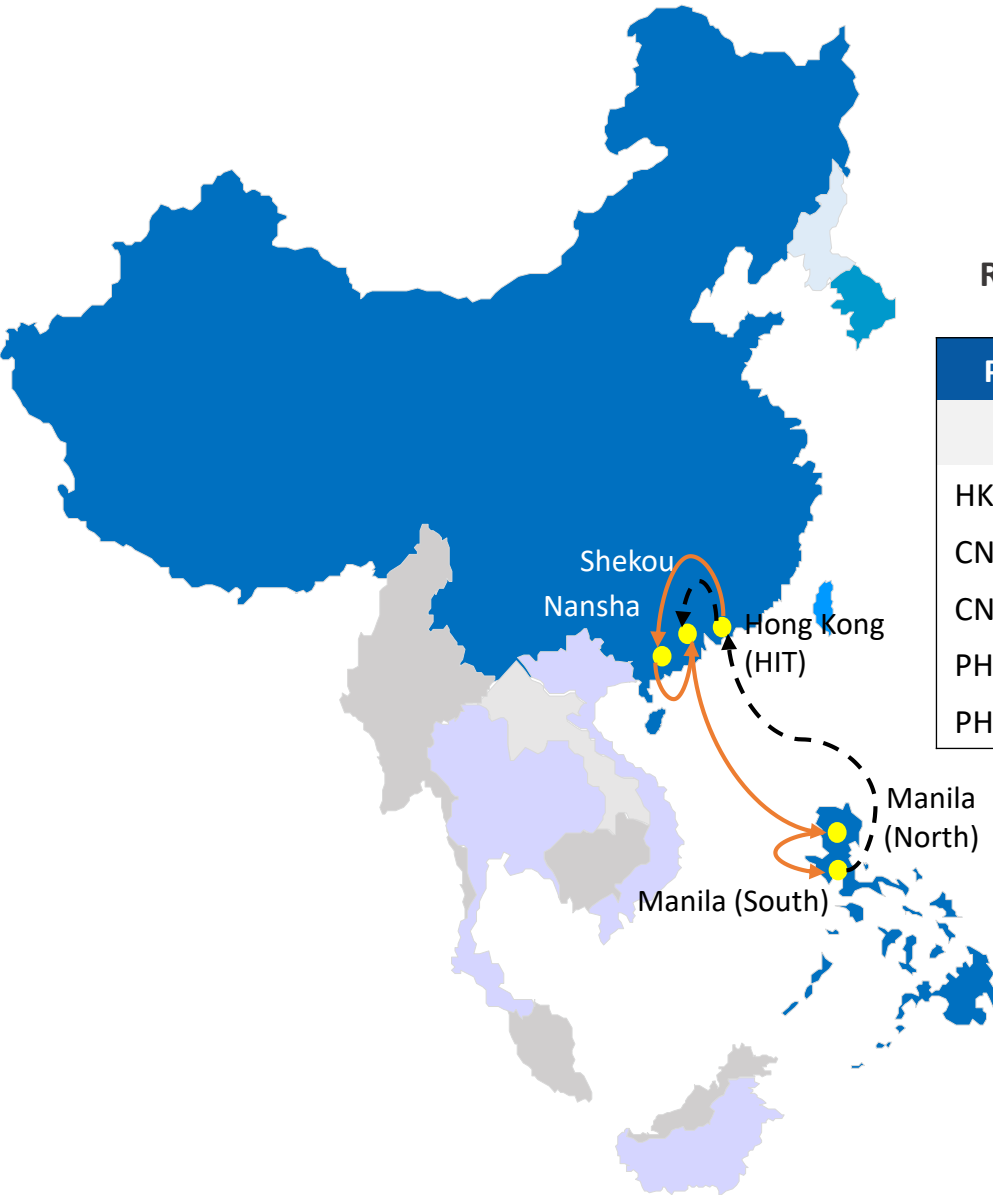

RMP1 : RCL MANILA_CP8 SERVICE

Frequency : 1 Sailing per week

Rotation : Hong Kong to Manila

POL	TERMINAL		NSA	SHK	MNN	MNS	HKG	SHK
			TUE	WED	FRI	SUN	WED	WED
HKHKG	Hong Kong Int'l Tml (HKHIT)	TUE	-	1	3	5	8	-
CNNSA	Nansha Int'l Container TML (NICT)	WED	-	-	2	4	7	-
CNSHK	Chiwan Container Terminal	WED	-	-	2	4	7	-
PHMNN	Manila North Harbour	SAT	-	-	-	1	4	-
PHMNS	Manila South Harbour	SUN	-	-	-	-	3	3