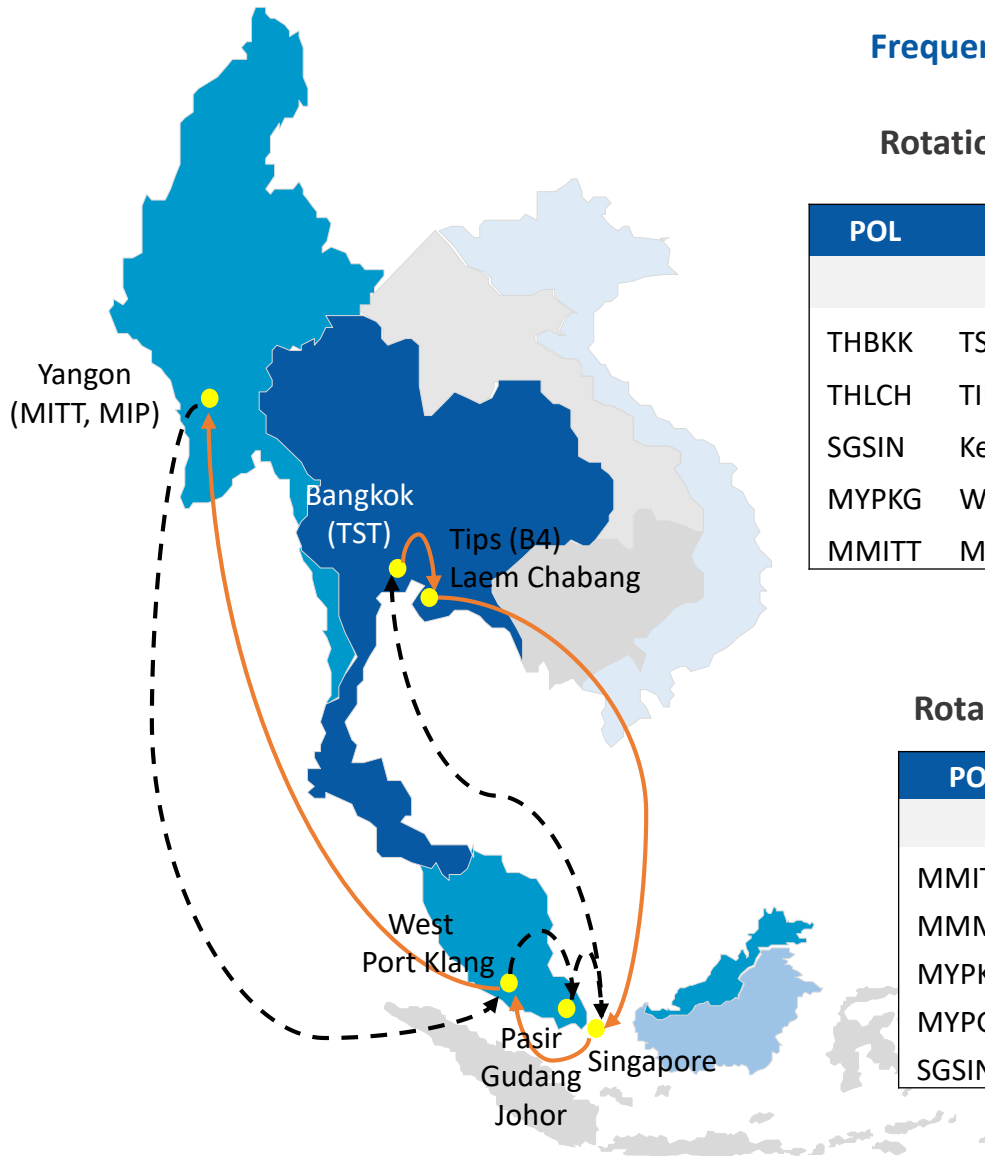

RTY4 : RCL THAILAND – YANGON SERVICE

Frequency : 1 Sailing per week

Rotation : Bangkok to Yangon

POL	TERMINAL		LCH	SIN	PKG	MITT	MIP
			SUN	WED	THU	SUN	MON
THBKK	TS Transport & Logistics (TSTL Container Port)	SUN	-	3	4	7	8
THLCH	TIPS (B4)	SUN	-	3	4	7	8
SGSIN	Keppel Terminal	WED	-	-	1	4	5
MYPKG	West Port Malaysia	THU	-	-	-	3	4
MMITT	Myanmar International Thilawa	MON	-	-	-	-	-

Rotation : Yangon to Bangkok

POL	TERMINAL		MIP	PKG	PGU	SIN	BKK
			MON	SUN	MON	TUE	FRI
MMITT	Myanmar International Thilawa	MON	-	6	7	8	11
MMMIP	Myanmar Industrial Port	WED	-	4	5	6	9
MYPKG	West Port Malaysia	MON	-	-	-	1	4
MYPGU	Johor Port Container Terminal	TUE	-	-	-	-	3
SGSIN	Keppel Terminal	WED	-	-	-	-	2