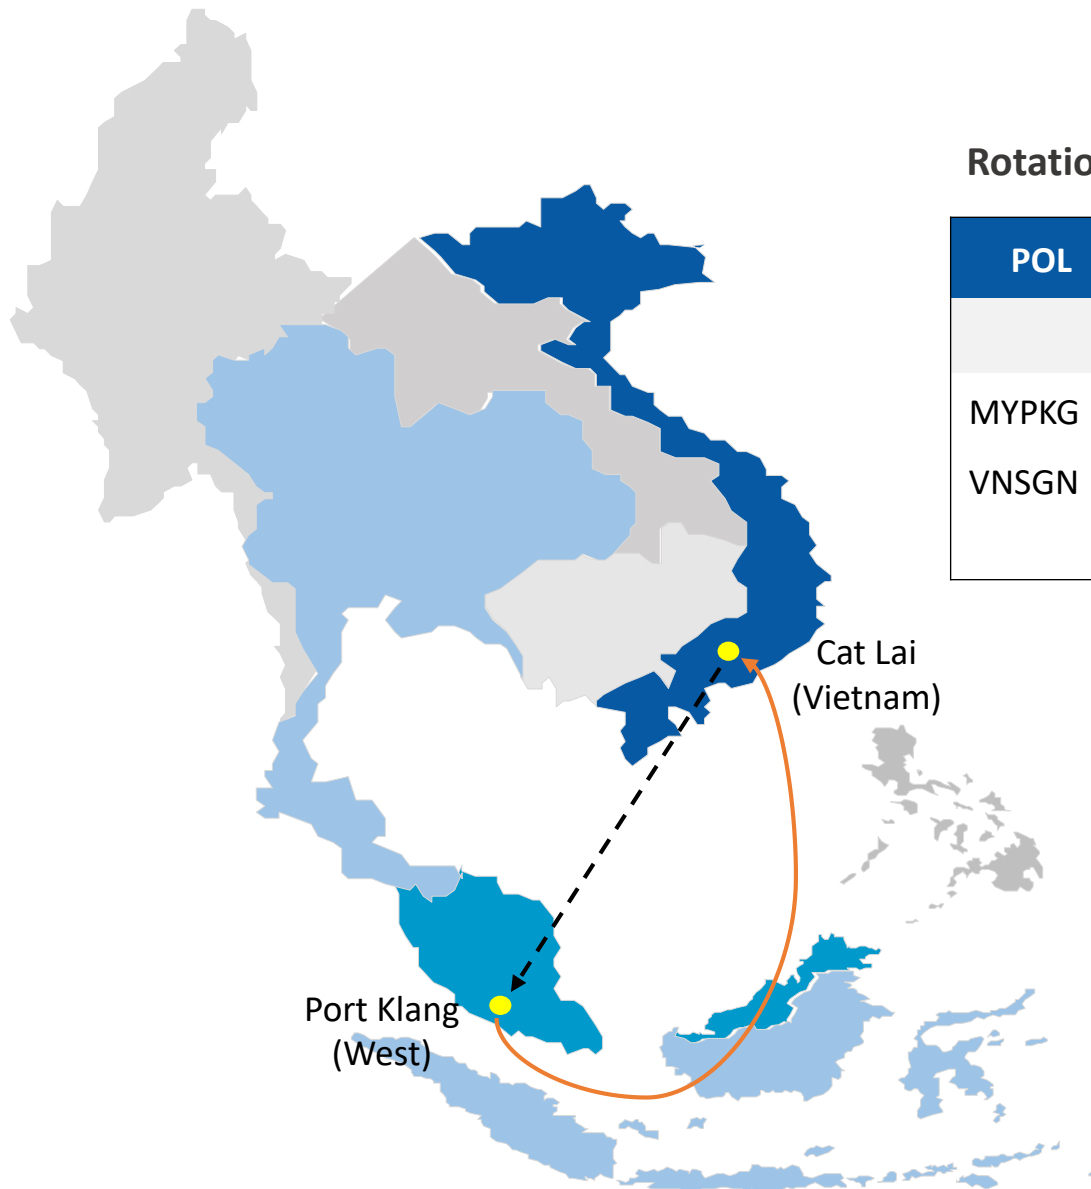

RHM : RCL HO CHI MINH – MALAYSIA SERVICE

Rotation : Malaysia to Vietnam

POL	TERMINAL		CLI	PKG
			TUE	SAT
MYPKG	West Port Malaysia	SUN	2	-
VNSGN	Cat Lai Port	WED	-	3