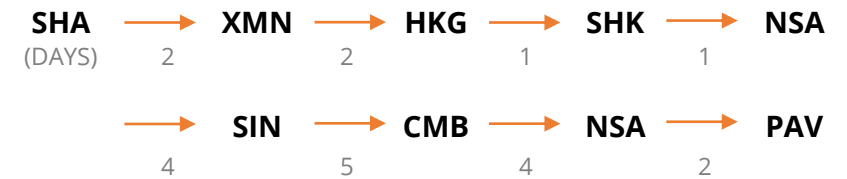

RKI : RCL KOREA STRAITS - INDIA SERVICE

Frequency : 1 Sailing per week

Rotation : China to India

Rotation : India to China

RKI : RCL KOREA STRAITS - INDIA SERVICE

Transit Time : CHINA TO INDIA

POL	TERMINAL		XMN	HKG	SHK	NSA	SIN	CMB	NSA	PAV
			THU	SAT	SUN	MON	FRI	WED	SUN	TUE
CNSHA	Zhendong Container Tml (WAI GAO QIAO 2)	TUE	2	4	5	6	10	15	19	21
CNXMN	Haitian Container Terminal /or Haicang Port	FRI	-	1	2	3	7	12	16	18
HKHKG	Modern Terminals Limited	SUN	-	-	-	1	5	10	14	16
CNSHK	Chiwan Container Terminal	SUN	-	-	-	1	5	10	14	16
CNNSA	Nansha New Port	MON	-	-	-	-	4	9	13	15
SGSIN	Keppel Terminal (PSA)	SUN	-	-	-	-	-	3	7	9
LKCMB	Colombo Int'l Container Terminals	THU	-	-	-	-	-	-	3	5