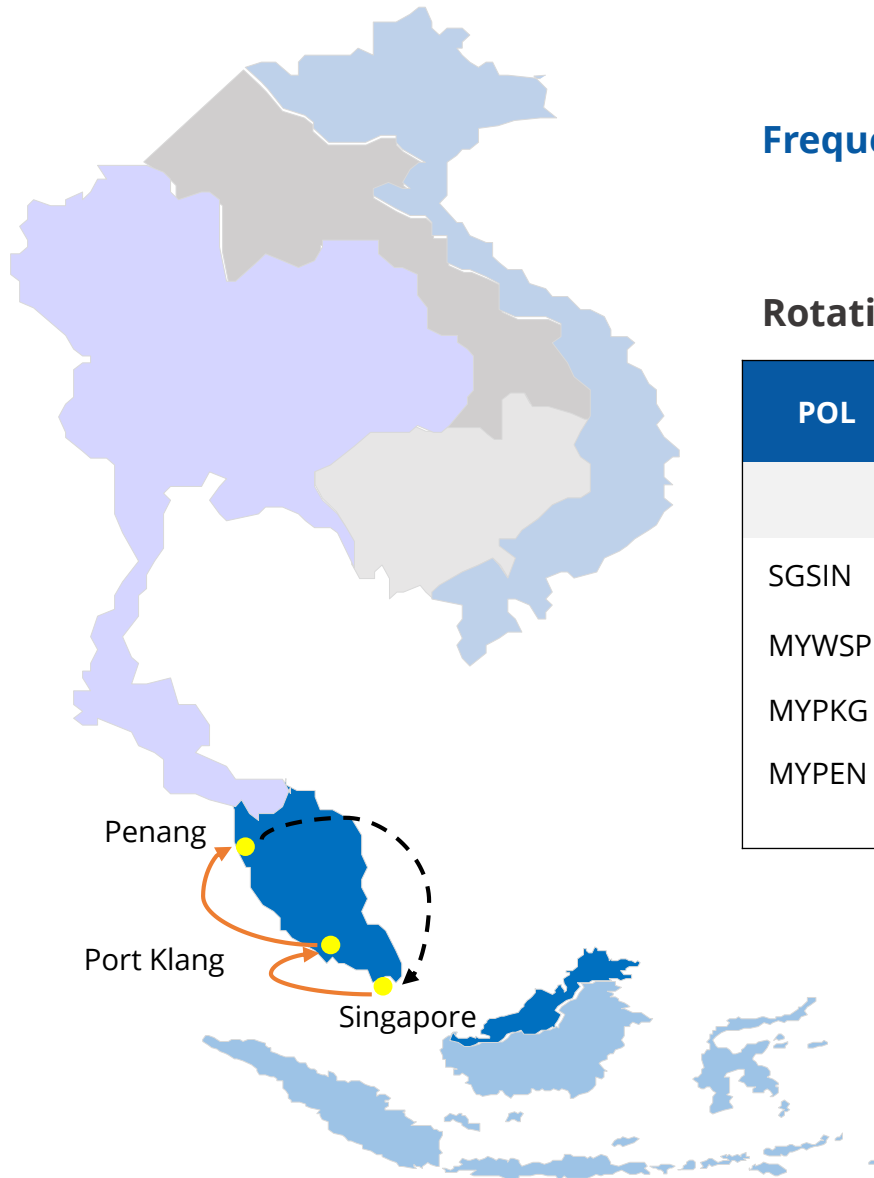

RMS13 : RCL STRAITS OF MALACCA SERVICE

Frequency : 1 Sailing per week

Rotation : Singapore to Port Klang and Penang

POL	TERMINAL		PKG (W)	PKG (N)	PEN	SIN
			WED	THU	SAT	MON
SGSIN	Port of Singapore Authority	TUE	1	2	4	-
MYWSP	West Port Malaysia	THU	-	-	2	-
MYPKG	North Port (M) BHD	THU	-	-	2	-
MYPEN	North Butterworth Container Terminal	SUN	-	-	-	1