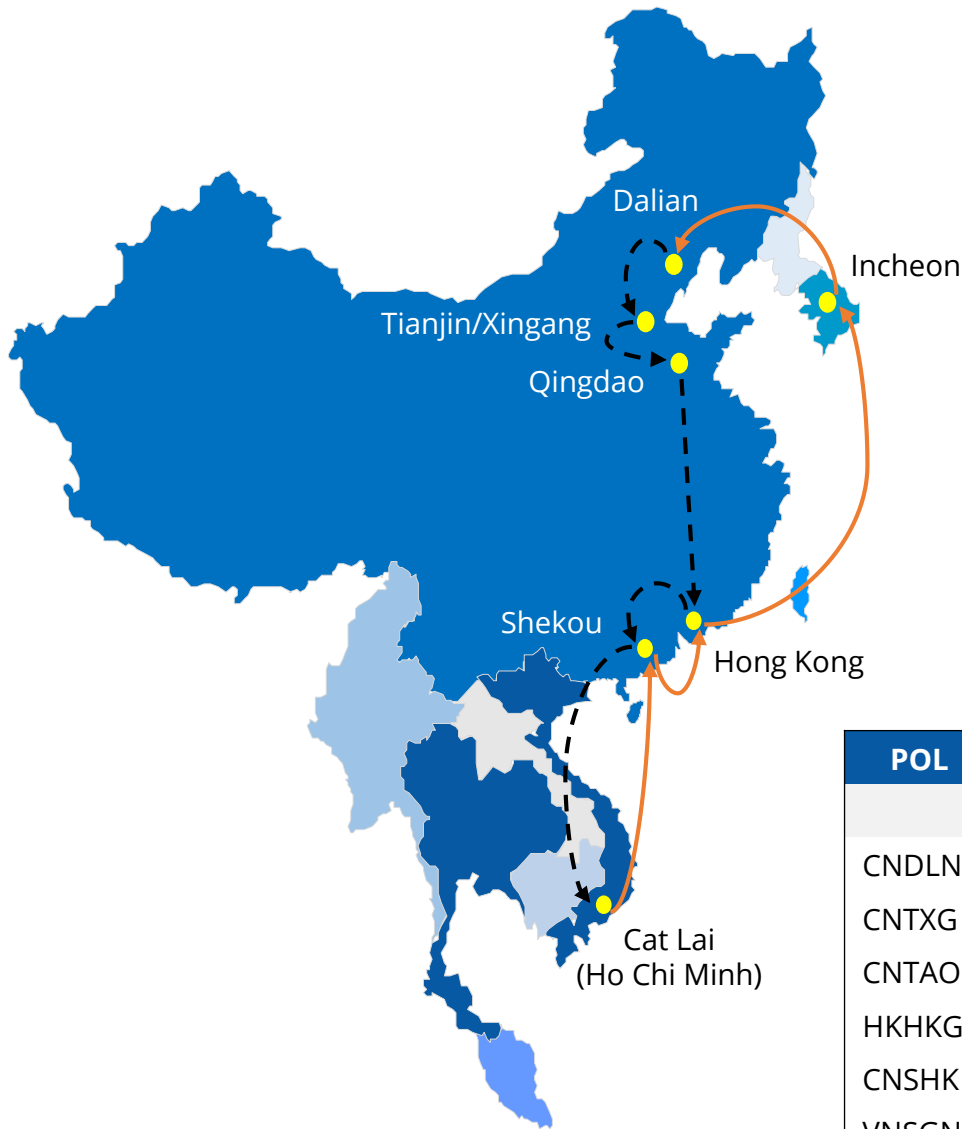

RNV : RCL NORTH CHINA – VIETNAM SERVICE

Frequency : 1 Sailing per week

Rotation : North Bound

POL	TERMINAL		SHK	HKG	ICH	DLN
			SAT	SAT	THU	FRI
VNSGN	Cat Lai Port	WED	3	3	8	9
CNSHK	Shekou Container Terminal	SAT	-	1	6	7
HKHKG	Modern Terminal Limited	SUN	-	-	4	5
KRICH	Inchon Container Terminal	THU	-	-	-	1
CNDLN	Dalian Container Terminal	SAT	-	-	-	-

Rotation : South Bound

POL	TERMINAL		TXG	TAO	HKG	SHK	CLI
			SAT	MON	FRI	SAT	TUE
CNDLN	Dalian Container Terminal	SAT	1	3	7	8	11
CNTXG	Tianjin Container Terminal	SUN	-	1	5	6	8
CNTAO	Qingdao Qianwan Container Terminal	TUE	-	-	3	4	7
HKHKG	Modern Terminal Limited	SAT	-	-	-	1	4
CNSHK	Shekou Container Terminal	SUN	-	-	-	-	2
VNSGN	Cat Lai Port	WED	-	-	-	-	-