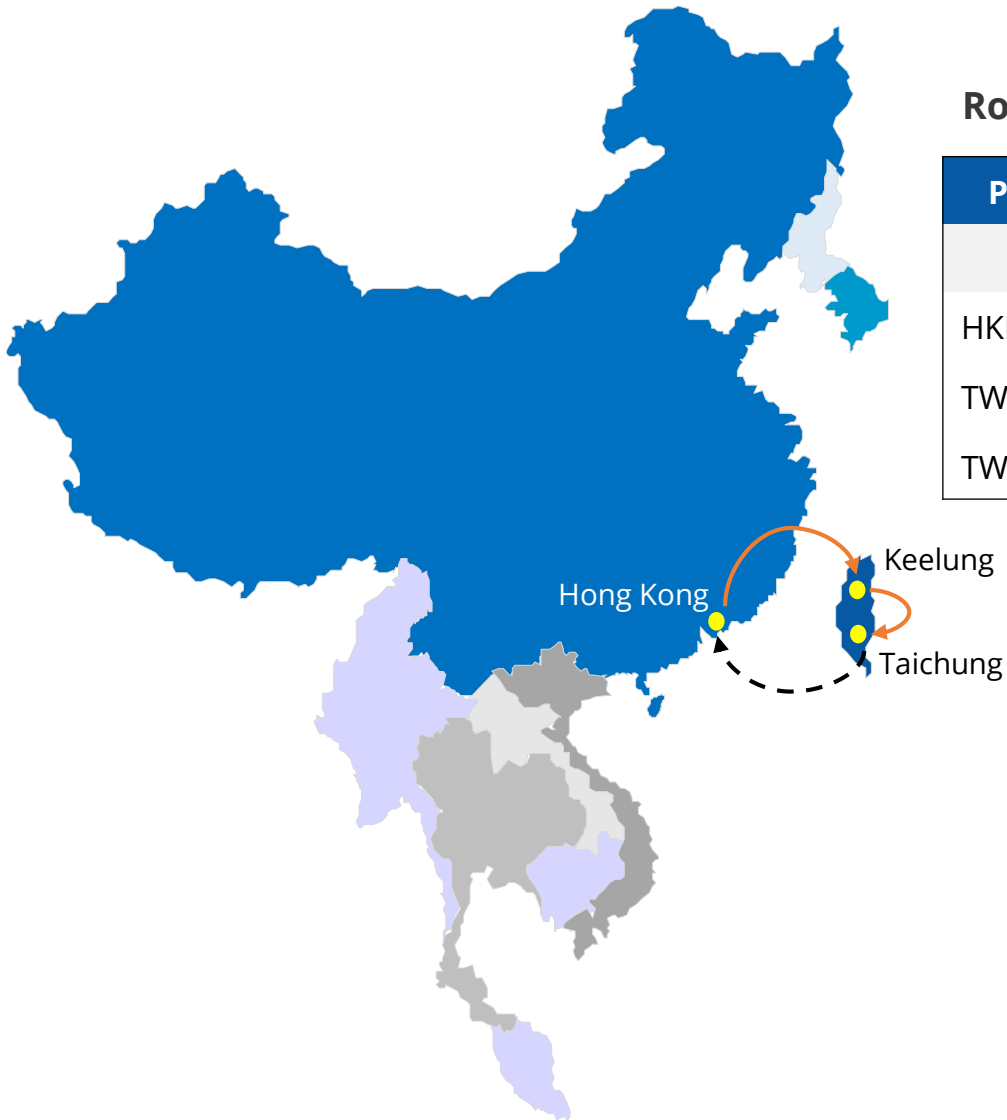

RKE : RCL HONG KONG - KEELUNG - TAICHUNG SERVICE

Rotation : HKG - KEL - TXG

POL		TERMINAL		KEL	TXG
				SAT	SUN
HKHKG	China Merchants Container Services Ltd	THU	3	4	
TWKEL	Eastern Container Port Terminal (ULIC)	SAT	-	1	
TWTXG	China Container Terminal Corporation (CCTC)	SUN			