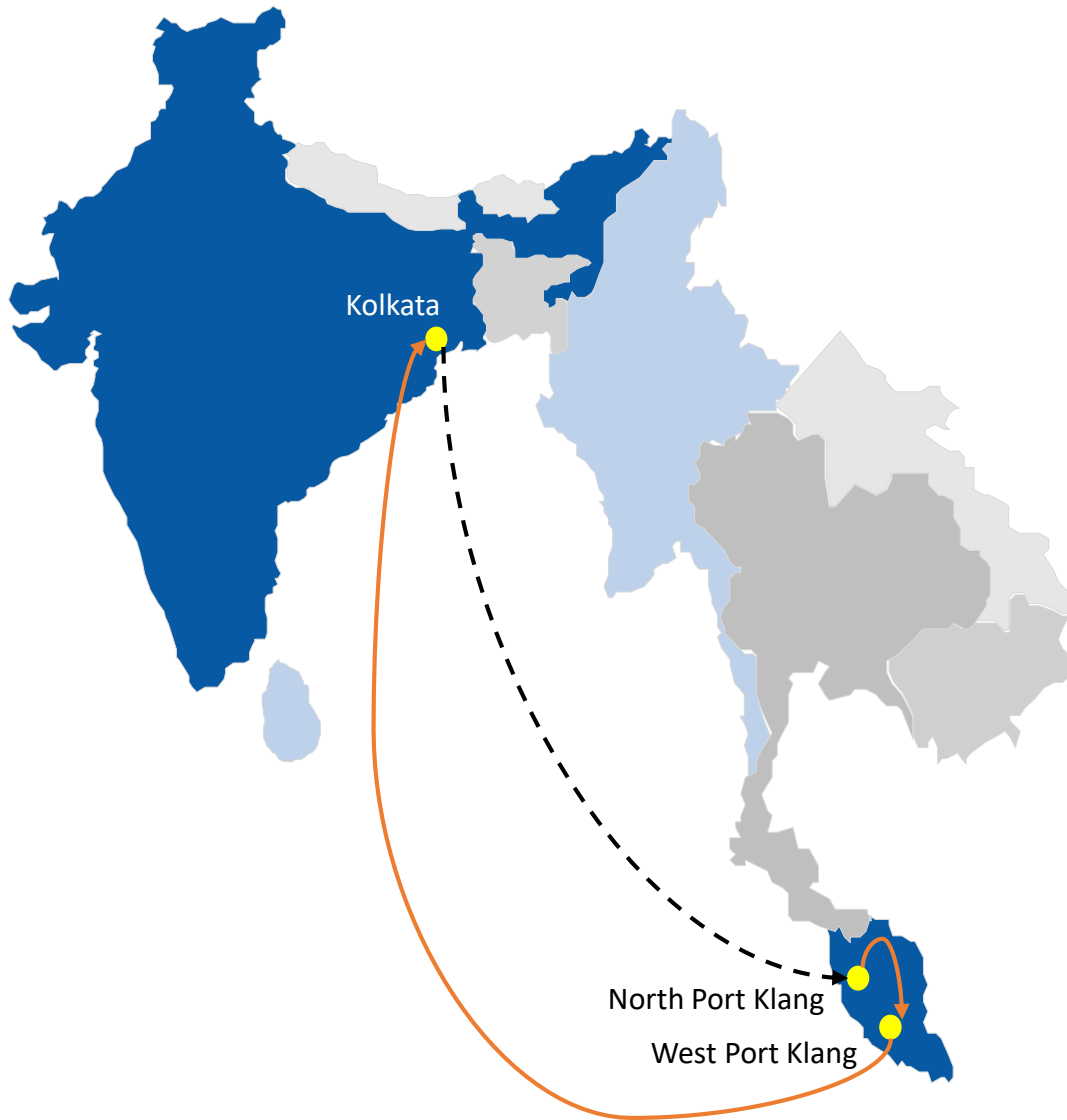

RCH : RCL MALAYSIA - KOLKATA SERVICE

Frequency : 1 Sailing per week

Rotation : Port Klang to Kolkata

POL	TERMINAL	PKG(W)	CCU		
			SUN	TUE	WED
MYPKG	North Port Malaysia	SUN	-	9	-
MYPKG	West Port Malaysia	SUN	-	9	-
INCCU	Kolkata Port	FRI	-	-	5