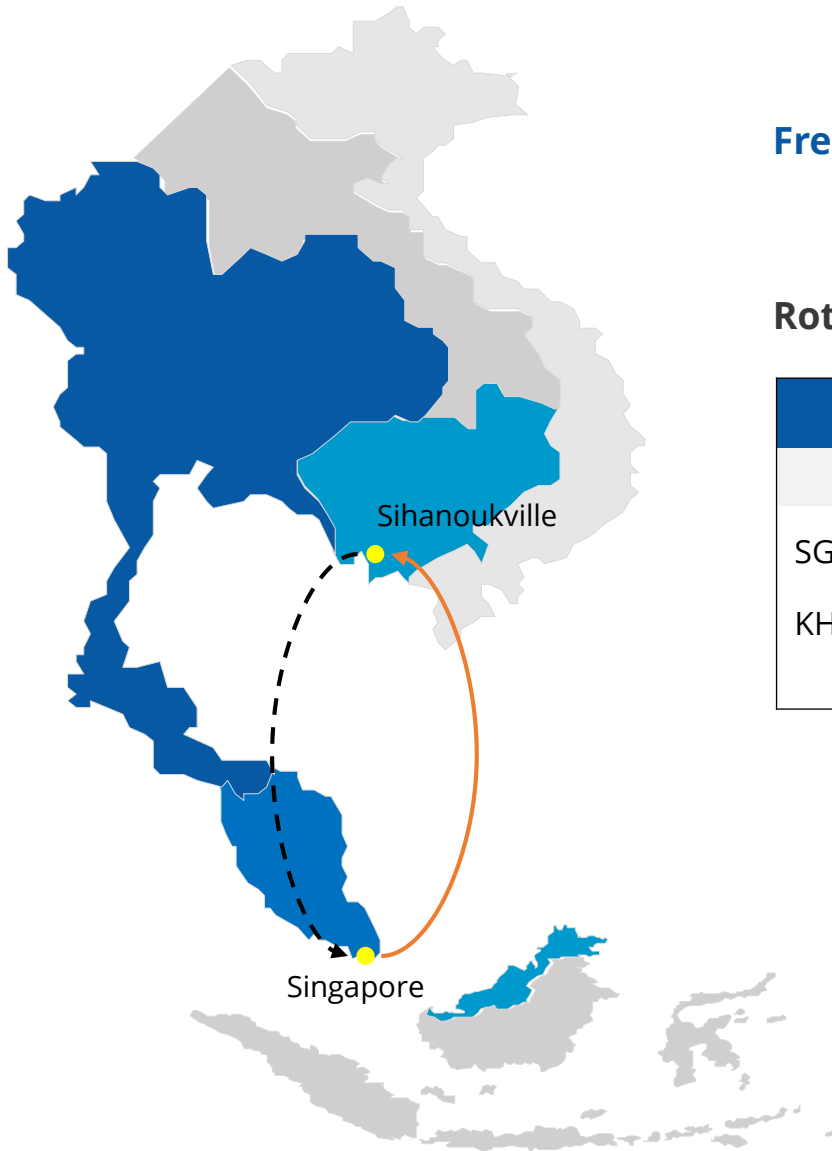

RCX2 : RCL SINGAPORE – SIHANOUKVILLE SERVICE

Frequency : 1 Sailing per week

Rotation : Singapore to Sihanoukville

POL	TERMINAL		KOS	SIN
			FRI	TUE
SGSIN	Port of Singapore Authority	WED	2	-
KHKOS	The Sihanoukville Autonomous Port	SUN	-	2