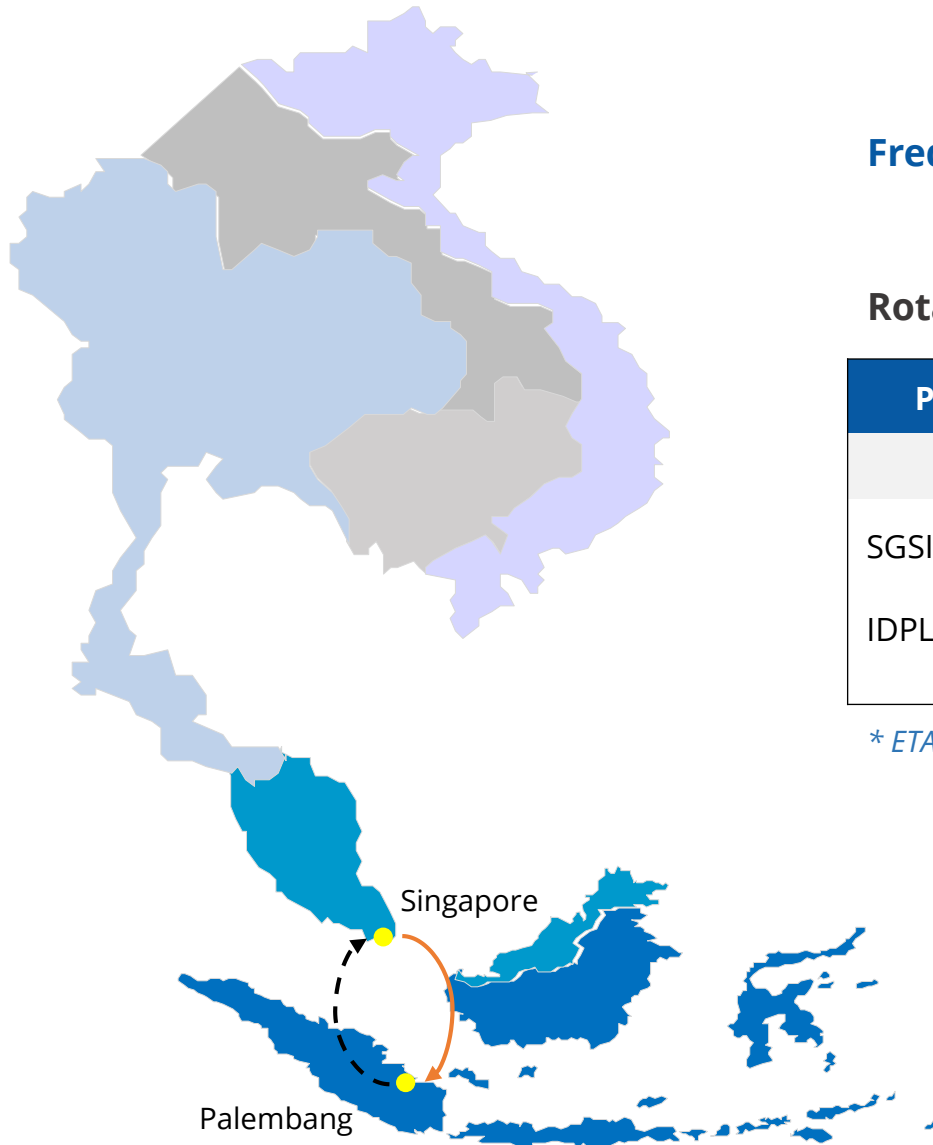

# RPE : RCL PALEMBANG EXPRESS SERVICE

**Frequency : 1 Sailing per week**

**Rotation : Singapore to Indonesia**

POL	TERMINAL		PLM	SIN
			THU	SUN
SGSIN	Port of Singapore Authority	TUE	2	-
IDPLM	Boom Baru	FRI	-	2

*\* ETA/ETD : 5 Days round trip on rolling schedule*