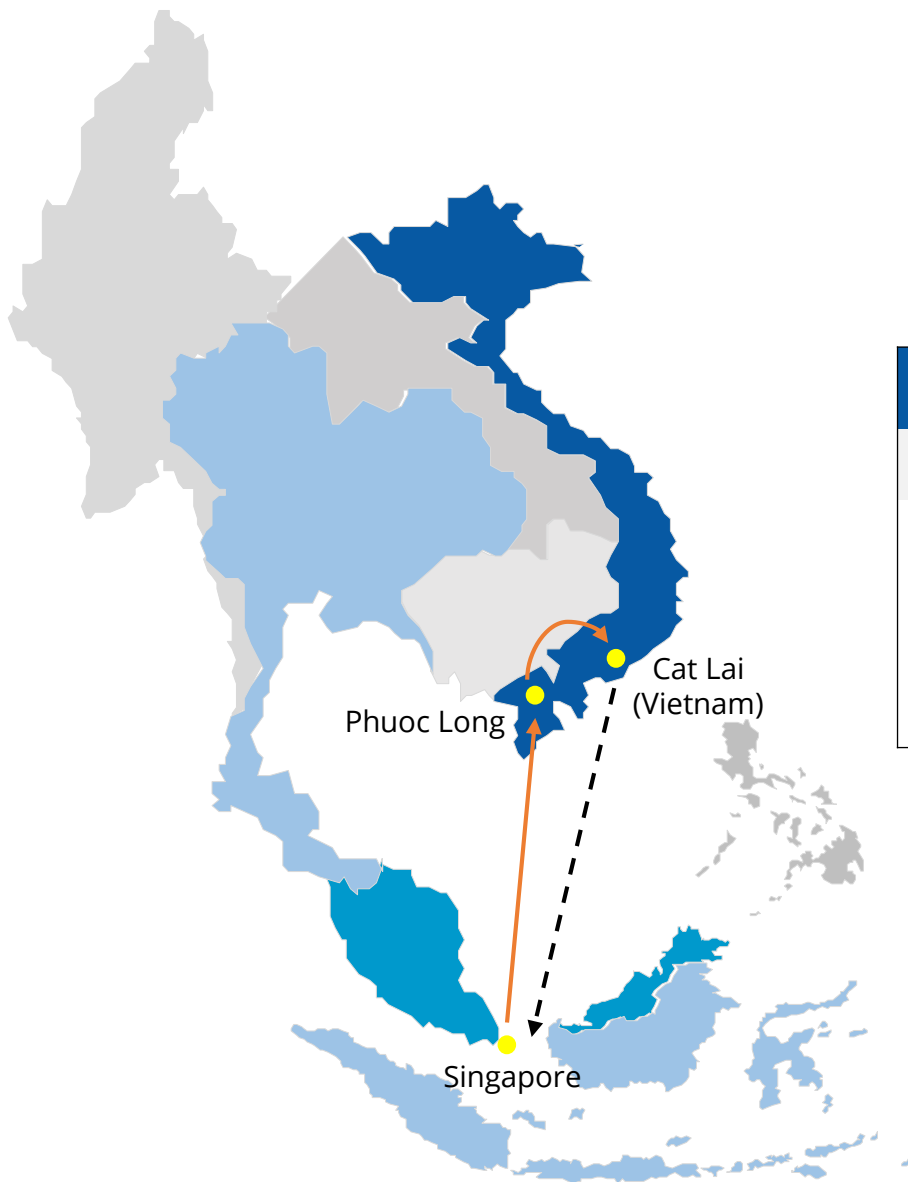

RHS15 : RCL HO CHI MINH – PHUOC LONG SERVICE

Frequency : 1 Sailing per week

Rotation : Singapore to Vietnam

POL	TERMINAL		PHG	CLI	SIN
			SAT	SUN	WED
SGSIN	Port of Singapore Authority	THU	2	3	-
VNPHG	ICD Phuoc Long 3	SUN	-	-	3
VNSGN	Cat Lai Port	MON	-	-	2